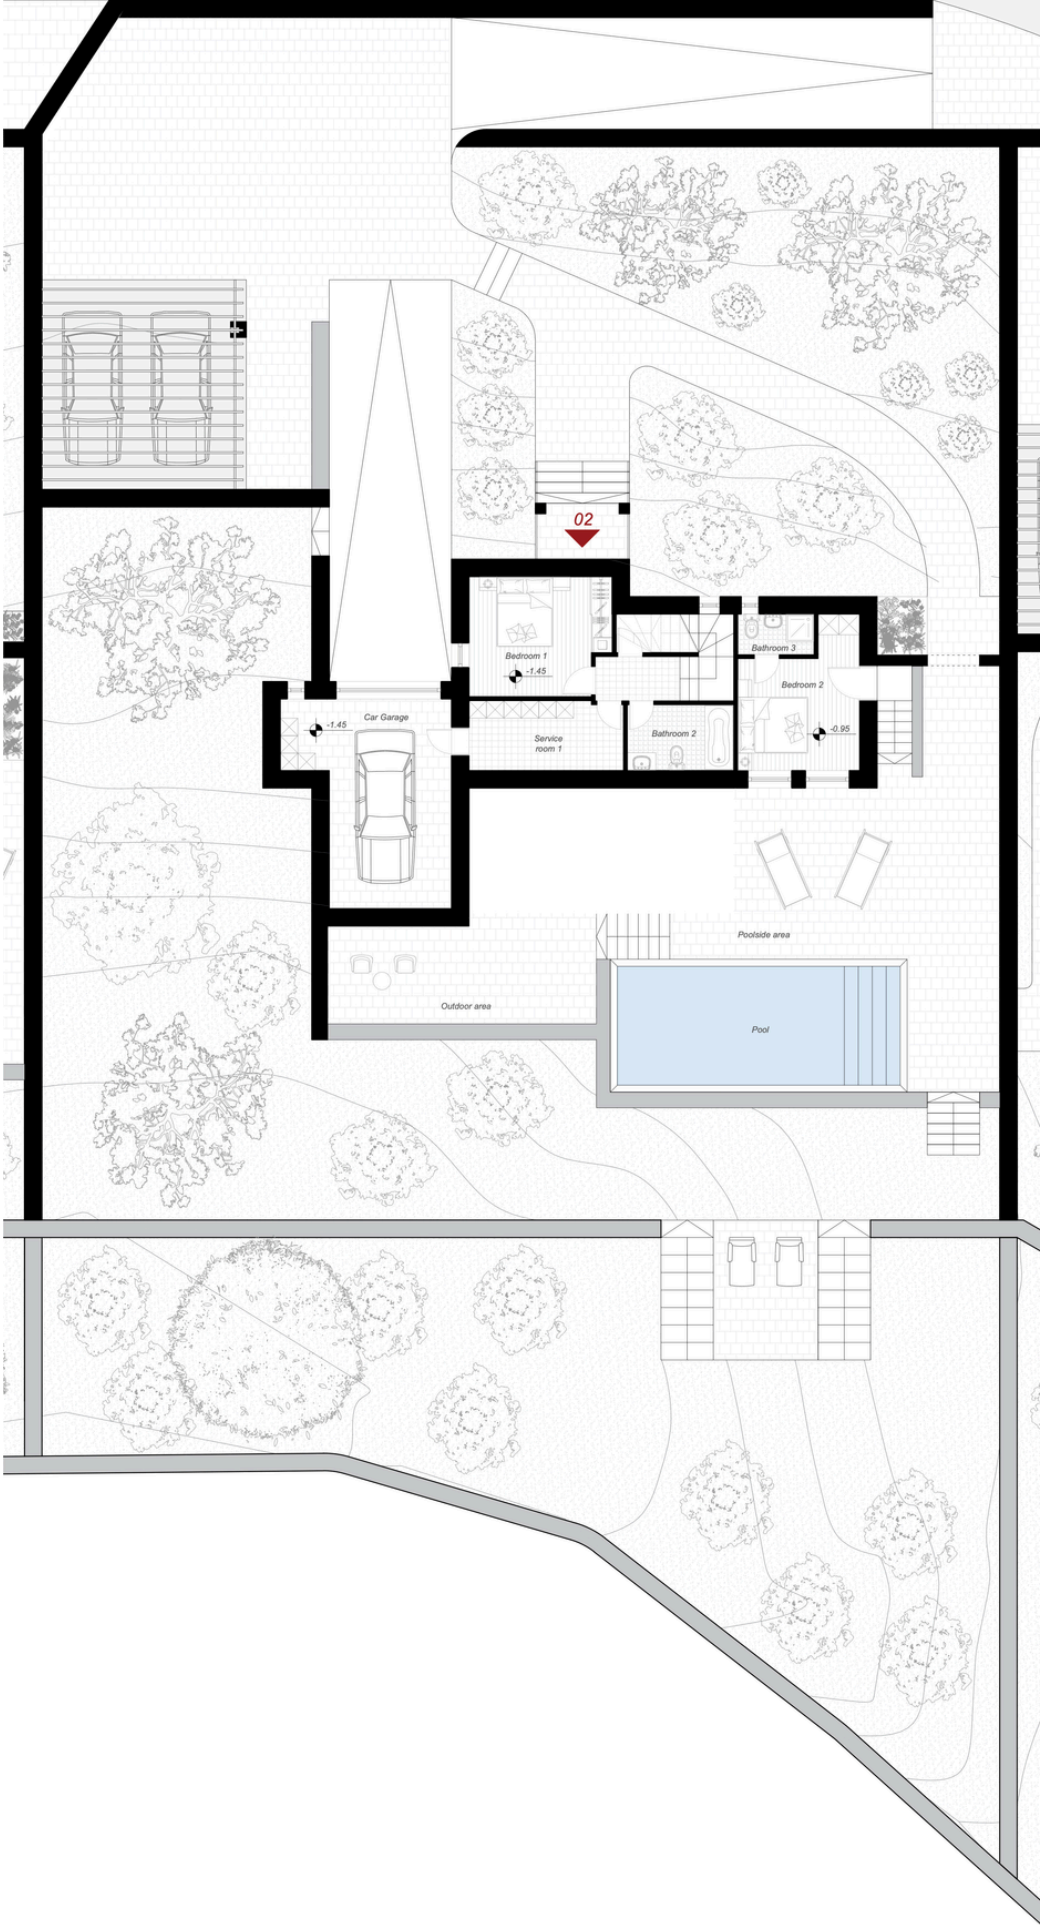

SUNSET VALLEY  
NAXOS

Villa 2 floor plans

M=1:100

0m 5m 10m

M=1:100

0m 5m 10m