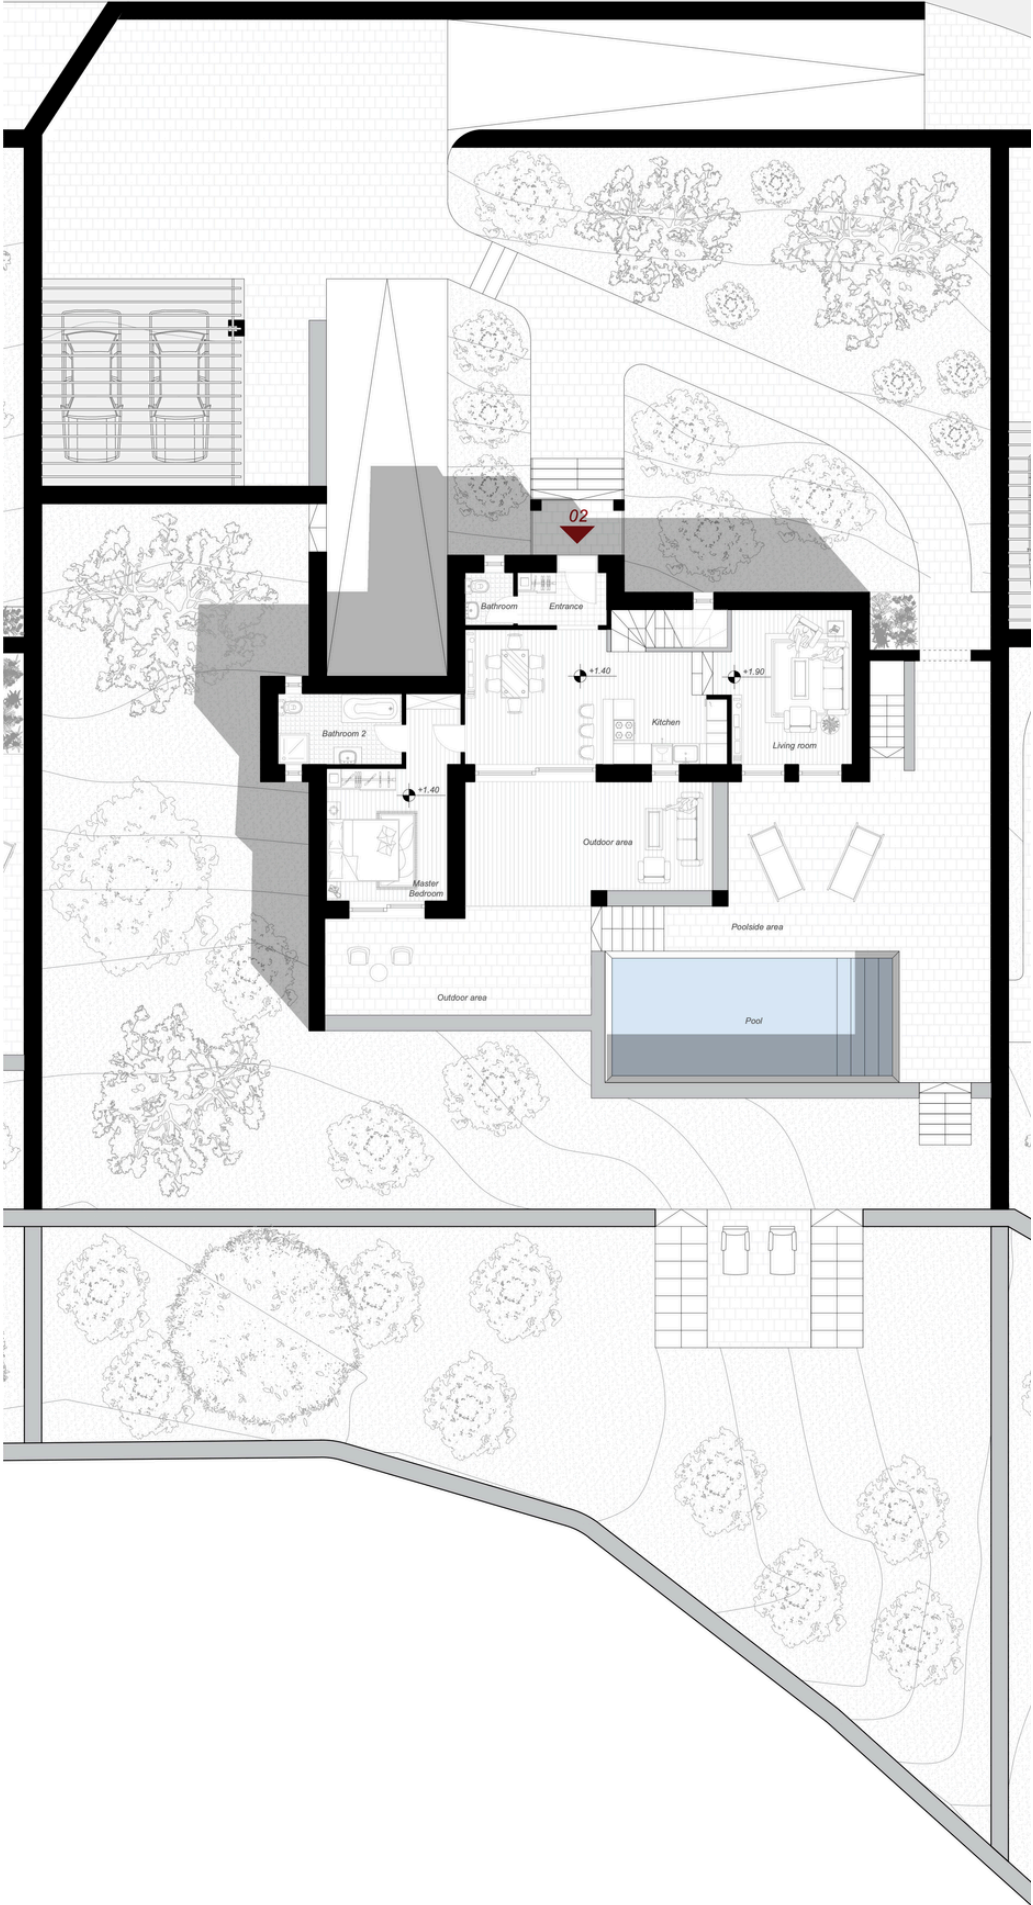

SUNSET VALLEY  
NAXOS

Villa 2 floor plans

M=1:100

0m 5m 10m

M=1:100

0m 5m 10m